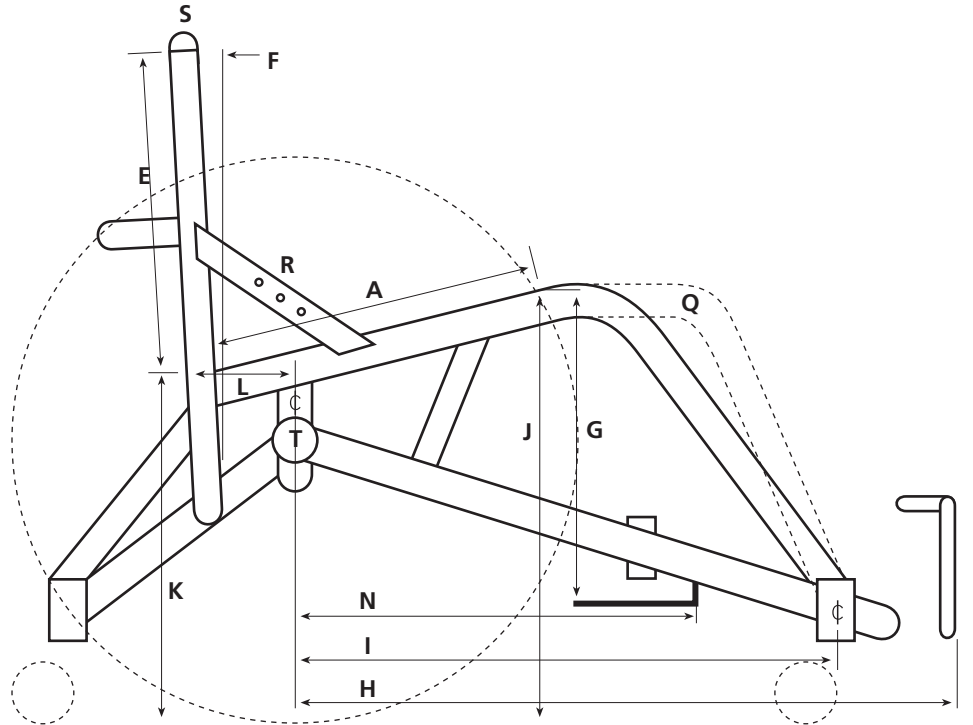

Rhino Script Form

Defensive - Low Point (suitable for 0.5-1.5 player)

Seat Width - Rear _____

Seat Width - Front _____

A Seat Length _____

B Back Width _____

C Back Splay - Top _____

D Back Splay - Length _____

E Back Height _____

F Back Angle _____

G Seat to Footplate _____

H Overall Frame Length
(centre of camber bar to front of pick bar) _____

I Wheel Base
(centre of camber bar to centre of pivot) _____

J Seat to Floor - Front _____

K Seat to Floor - Rear _____

L Balance Point _____

M Pivot Centres ☐ 11.5 ☐ 12 ☐ 12.5 ☐ 13 ☐ 13.5 ☐ 14

N Footplate Position _____

O Between Wheels _____

P Camber _____

WINGS

☐ Single Wings **AD20200**

☐ Double Wings **AD20210**

☐ Inverted Wings **AD20220**

Wing Height _____

PICK BAR

☐ Standard ☐ Alloy ☐ Inverted

☐ Steel (bolt on) 1/4" **AD20120**

☐ Steel (bolt on) 8mm **AD20120**

☐ Titanium (bolt on) **AD20132**

☐ Flat Top **AD20100**

Width _____ Height _____

Angle _____ Code PB - _____

Q ☐ Transfer Rail **AD20312**

R ☐ Holes for Bindings

S ☐ Flexible Backpost Cap **AD20310**
(only available with fixed back)

T Axle Receivers ☐ 1/2" (std)
☐ 5/8" **AD12550**

Castor Position ☐ **U** ☐ **V**

Name _____

Revision 6 Rhino Def September 2016