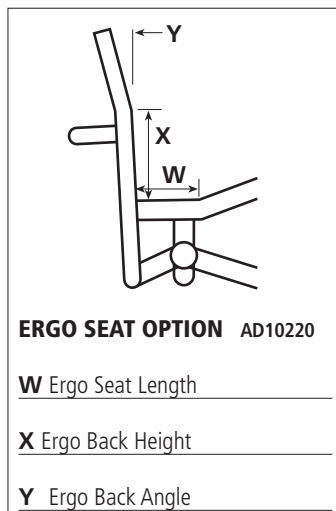

Rhino Script Form

Defensive - Low Point (suitable for 0.5-1.5 player)

Seat Width - Rear _____

Seat Width - Front _____

A Seat Length _____

B Back Width _____

C Back Splay - Top _____

D Back Splay - Length _____

E Back Height _____

F Back Angle _____

G Seat to Footplate _____

H Overall Frame Length
(centre of camber bar to front of pick bar) _____

I Wheel Base
(centre of camber bar to centre of pivot) _____

J Seat to Floor - Front _____

K Seat to Floor - Rear _____

L Balance Point _____

M Pivot Centres ☐ 11.5 ☐ 12 ☐ 12.5 ☐ 13 ☐ 13.5 ☐ 14

N Footplate Position _____

O Between Wheels _____

P Camber _____

WINGS

☐ Single Wings **AD20200**

☐ Double Wings **AD20210**

☐ Inverted Wings **AD20220**

Wing Height _____

PICK BAR

☐ Standard ☐ Alloy ☐ Inverted

☐ Steel (bolt on) 1/4" **AD20120**

☐ Steel (bolt on) 8mm **AD20120**

☐ Titanium (bolt on) **AD20132**

☐ Flat Top **AD20100**

Width _____ Height _____

Angle _____ Code PB - _____

Q ☐ Transfer Rail **AD20312**

R ☐ Holes for Bindings

S ☐ Flexible Backpost Cap **AD20310**
(only available with fixed back)

T Axle Receivers ☐ 1/2" (std)
☐ 5/8" **AD12550**

Castor Position ☐ **U** ☐ **V**

Name _____

Revision 6 Rhino Def September 2016