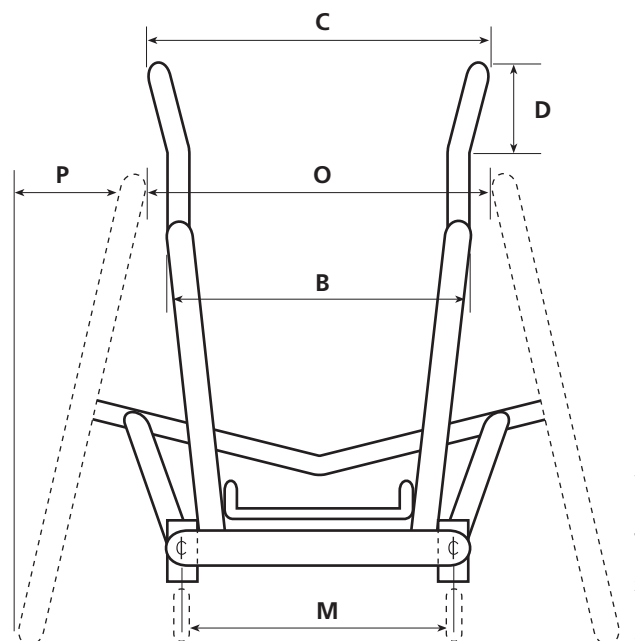

Rhino Script Form

Defensive - Low Point (suitable for 0.5-1.5 player)

Seat Width - Rear _____

Seat Width - Front _____

A Seat Length _____

B Back Width _____

C Back Splay - Top _____

D Back Splay - Length _____

E Back Height _____

F Back Angle _____

G Seat to Footplate _____

H Overall Frame Length
(centre of camber bar to front of pick bar) _____

I Wheel Base
(centre of camber bar to centre of pivot) _____

J Seat to Floor - Front _____

K Seat to Floor - Rear _____

L Balance Point _____

M Pivot Centres ☐ 11.5 ☐ 12 ☐ 12.5 ☐ 13 ☐ 13.5 ☐ 14

N Footplate Position _____

O Between Wheels _____

P Camber _____

WINGS

☐ Single Wings **AD20200**

☐ Double Wings **AD20210**

☐ Inverted Wings **AD20220**

Wing Height _____

PICK BAR

☐ Standard ☐ Alloy ☐ Inverted

☐ Steel (bolt on) 1/4" **AD20120**

☐ Steel (bolt on) 8mm **AD20120**

☐ Titanium (bolt on) **AD20132**

☐ Flat Top **AD20100**

Width _____ Height _____

Angle _____ Code PB - _____

Q ☐ Transfer Rail **AD20312**

R ☐ Holes for Bindings

S ☐ Flexible Backpost Cap **AD20310**
(only available with fixed back)

T Axle Receivers ☐ 1/2" (std)
☐ 5/8" **AD12550**

Castor Position ☐ **U** ☐ **V**

Name _____

Revision 6 Rhino Def September 2016