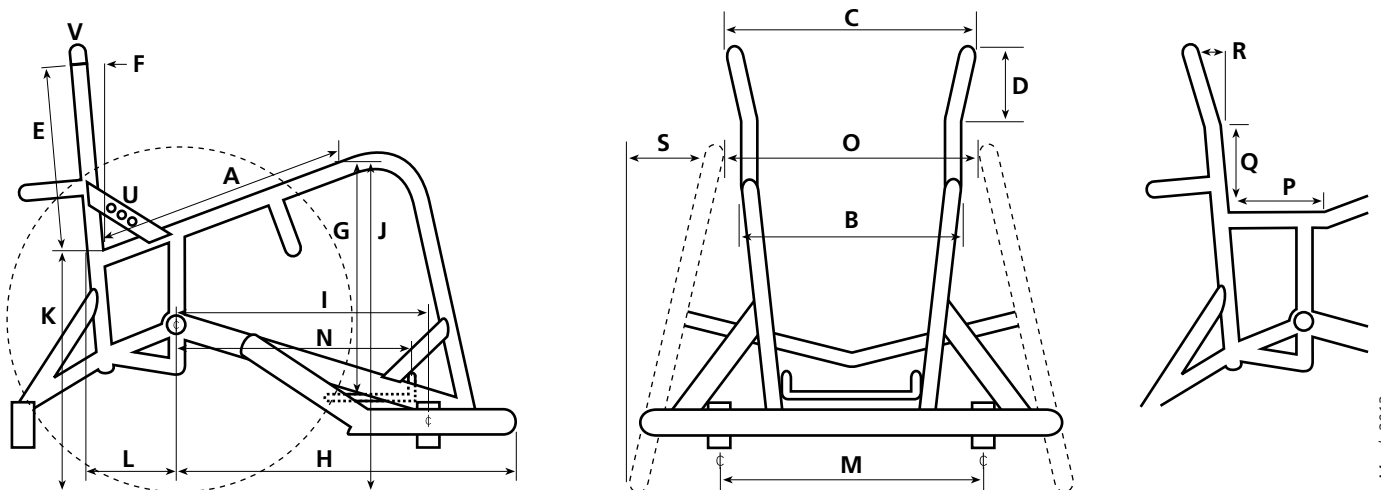

Warrior Script Form

Rugby League Sports Wheelchair 90906

To Order Fill in the frame dimensions and features required. For variations describe in detail on a separate page. If you have any further questions contact us at the address at the bottom of the page.

SEND FORM
If online, click here to send via e-mail

Date _____ Delivery details _____

Name _____

Address _____

Phone _____

Fax / Cell _____

Email _____

Required by _____
(Delivery is normally 4-6 weeks from order confirmation)

Disability _____ Grading _____ Weight _____ Height _____ Shoe Size _____ T-Shirt Size _____

MEASUREMENTS (Refer to diagrams)

Materials ☐ Aluminium

Seat Width - Rear _____	E Back Height _____	K Seat to Floor - Rear _____	Q Ergo Back - Height _____
Seat Width - Front _____	F Back Angle _____	L Balance Point _____	R Ergo Back - Angle _____
A Seat Length _____	G Seat to Footplate _____	M Pivot Centres _____	S Camber _____
B Seat Width _____	H Frame Length (centre of camber bar to front of wing bar)	N Footplate Position _____	U ☐ Holes for Bindings
C Back Splay - Top _____	I Wheel Base (centre of camber bar to centre of pivot)	O Between Wheels _____	V ☐ Flexible Backpost Cap (fixed back height only)
D Back Splay - Length _____	J Seat to Floor - Front _____	P Ergo Seat - Length _____	

ADDITIONAL NOTES
(you can type here)